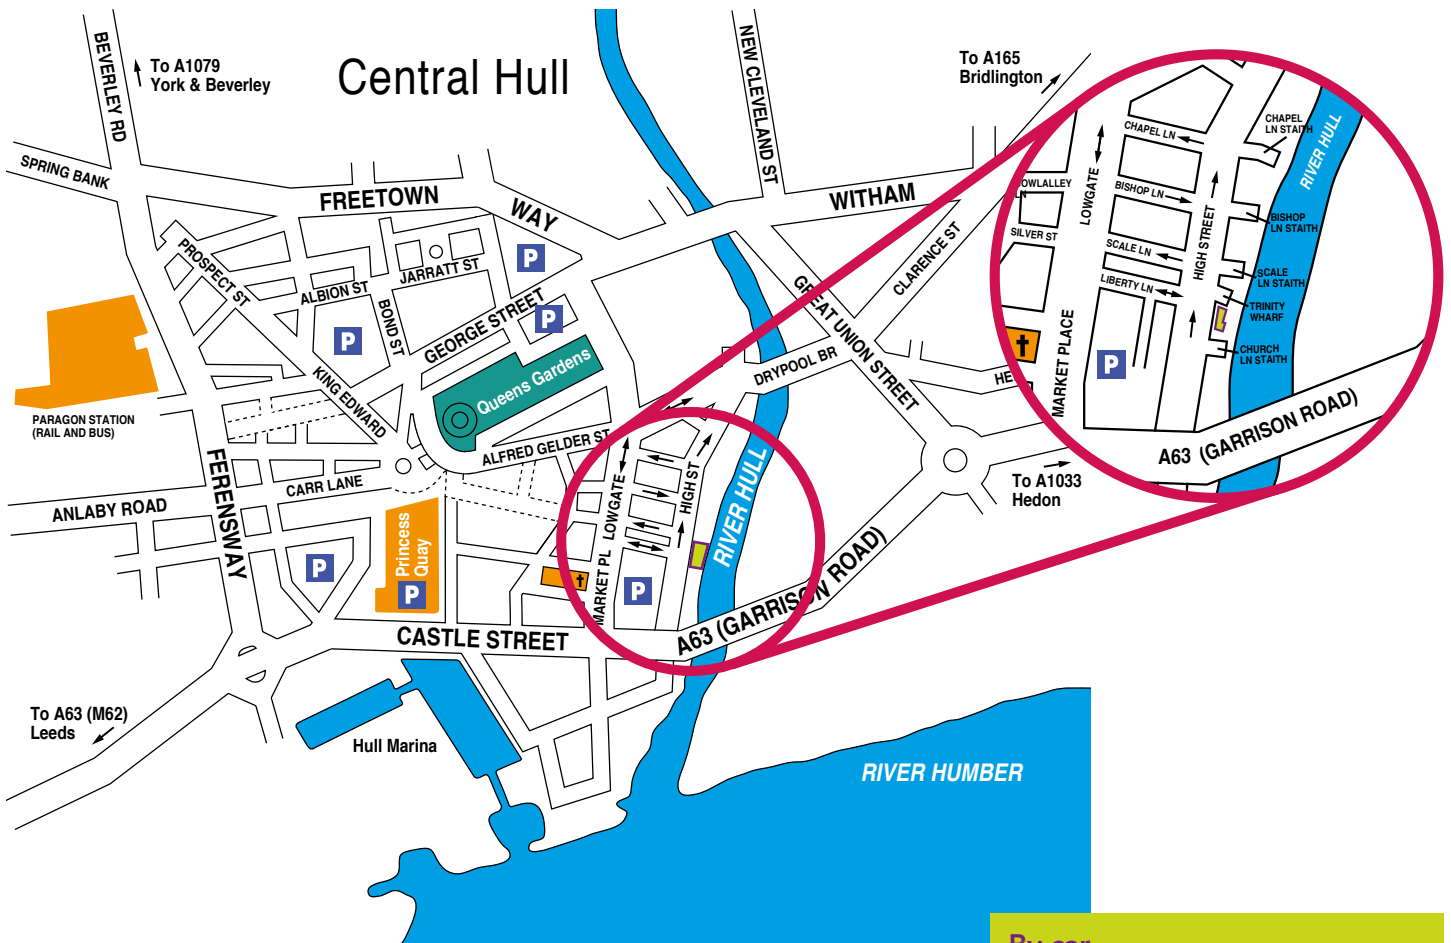

How to find us in Hull

Citadel House, 58 High Street, Hull HU1 1QE

Tel +44 (0) 1482 323239 Fax +44 (0) 1482 326239

Email info@rollits.com rollits.com

By car

M62 and A63 from Leeds, the Humber Bridge and all points south and west.

A1079 from York and Beverley.

A165 from Bridlington.

We have limited client parking at Citadel House and there are several car parks within an easy walk of the office.

The nearest public car park is the King William House Multi-storey on Market Place (postcode for sat nav is HU1 1RS) which is open between 7am – 6.30pm Monday to Friday.

By ferry

A1033 from King George Dock.

By rail

Less than 10 minutes walk from Paragon Station, Hull.